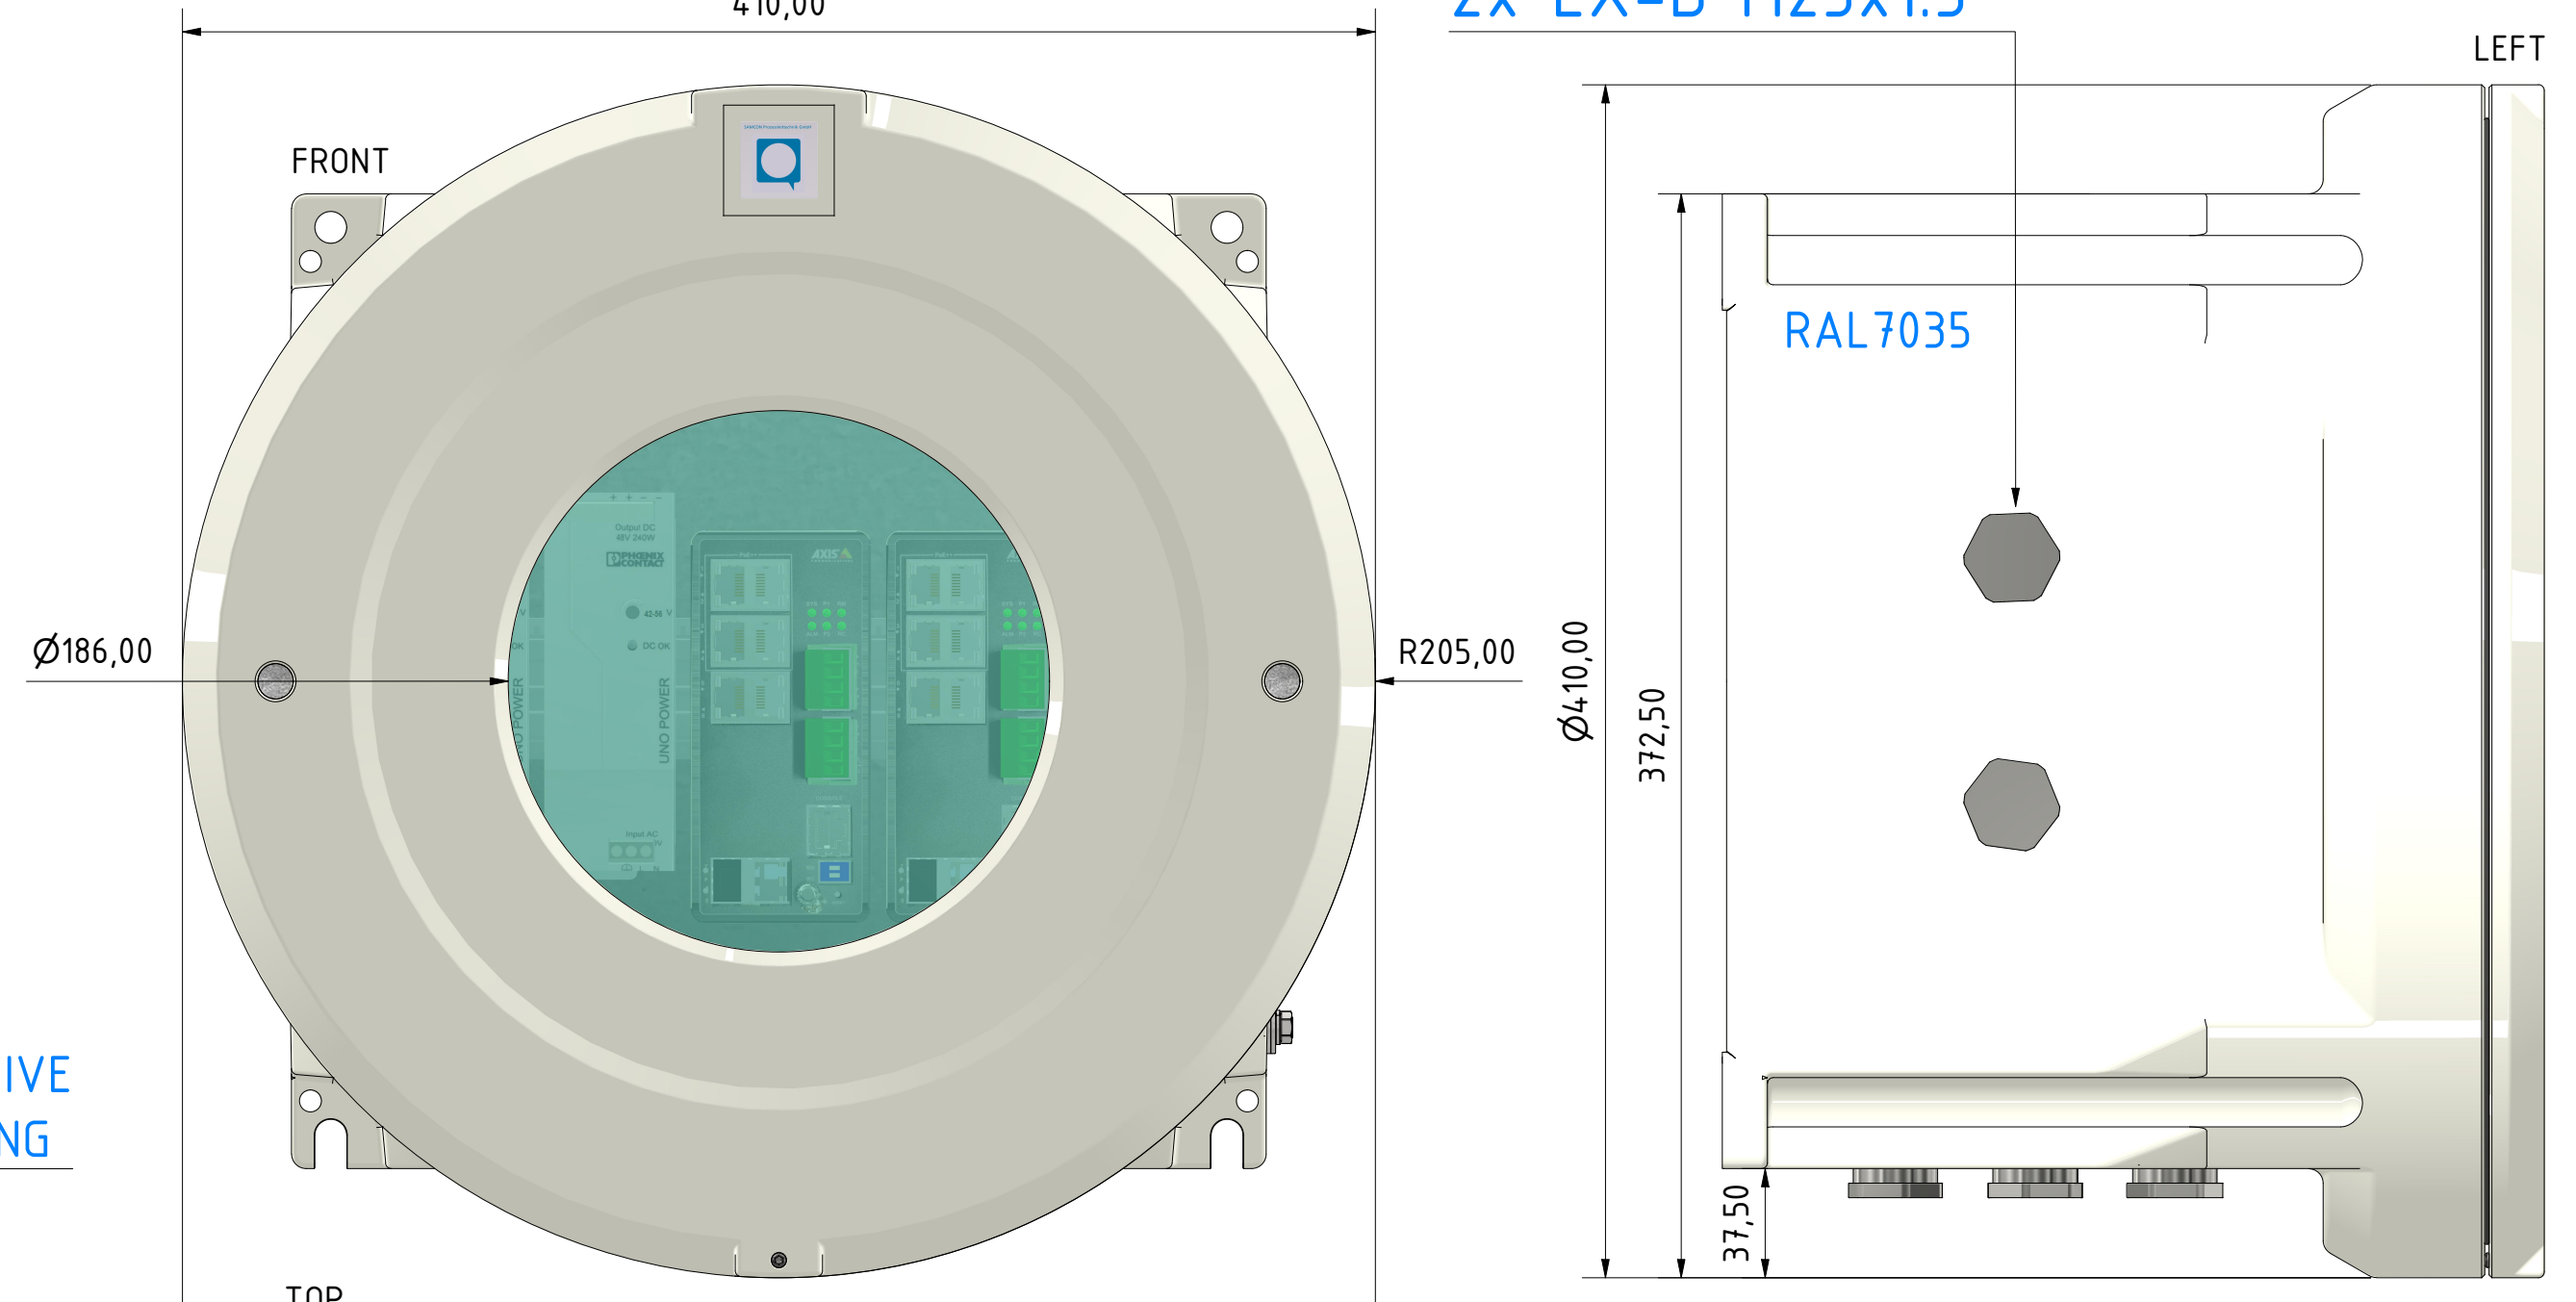

DRAWINGS EX CONNECTION RAIL 8-PORT POE++ (27020897)

DRAWN	Thiemo Gruber	15.02.2023	TITLE	
CHECKED			EX CONNECTION RAIL	
QA			8-PORT POE++	
MFG			SIZE	DWG NO
APPROVED			D	230215-TAU-TG-DRAWING EX CONNECTION RAIL 8-PORT POE++ (27020897)_rev.00
			SCALE	1:3
				SHEET 1 OF 1