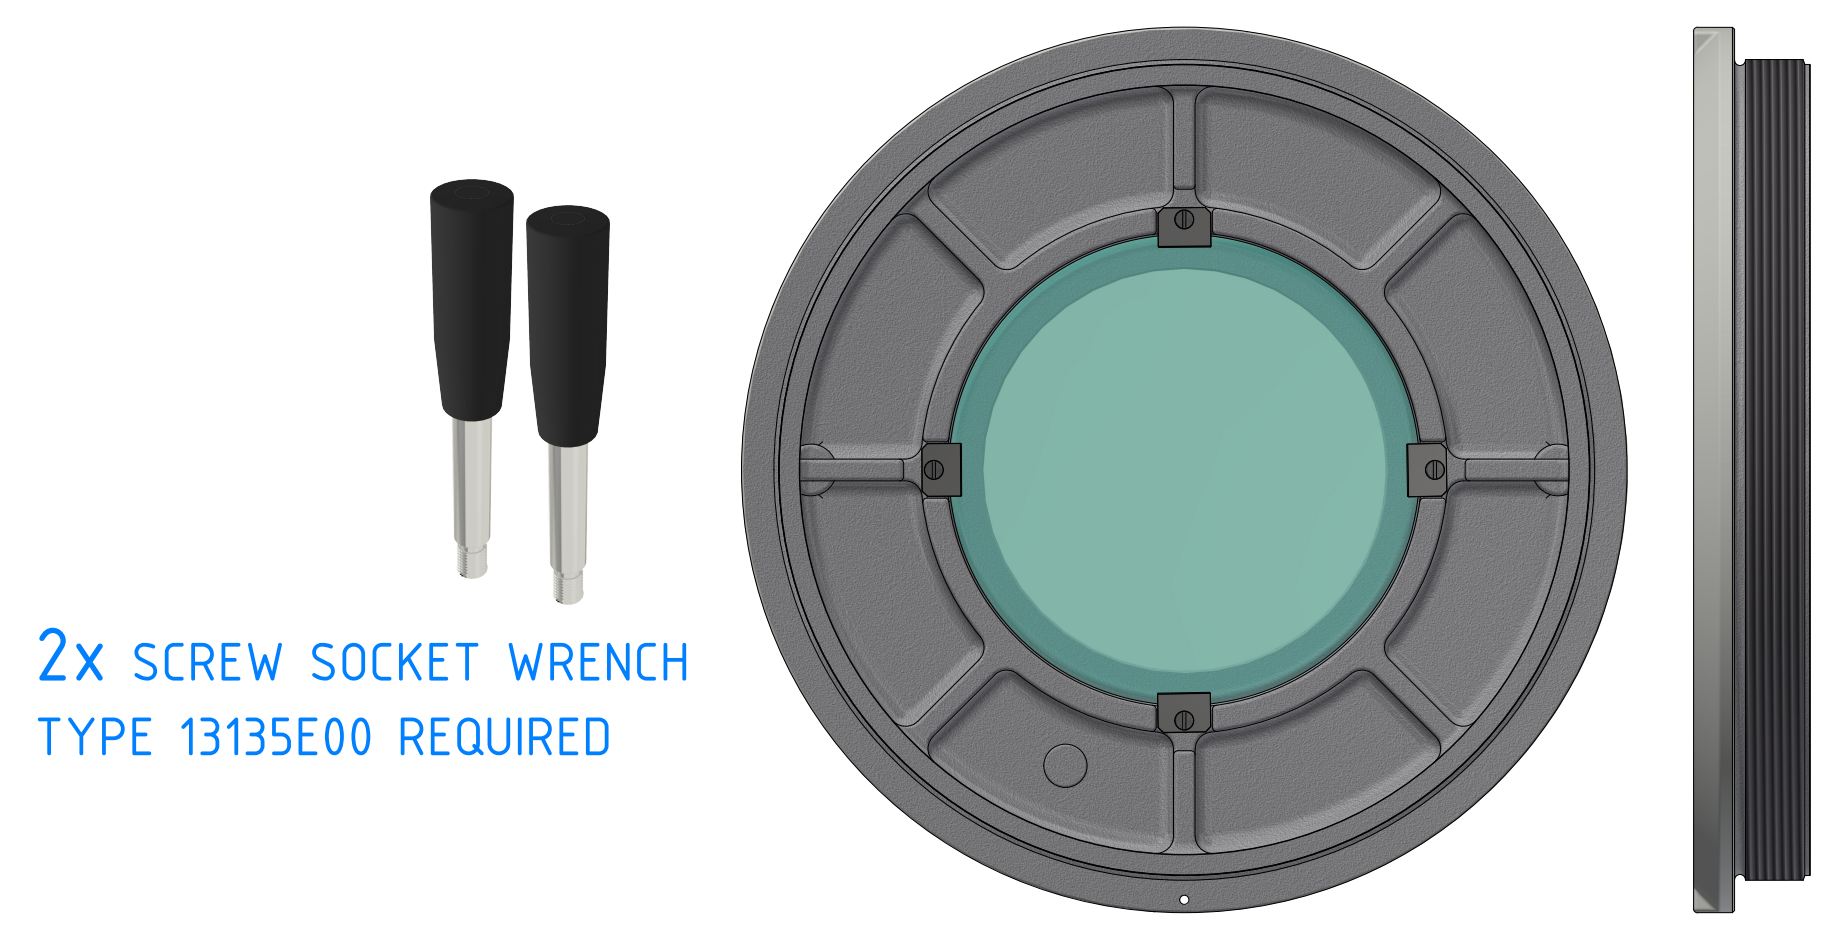

DRAWINGS EX CONNECTION RAIL 8-PORT POE++ (27020897)

DRAWN	Thiemo Gruber	15.02.2023	TITLE	
CHECKED			EX CONNECTION RAIL	
QA			8-PORT POE++	
MFG			SIZE	DWG NO
APPROVED			D	230215-TAU-TG-DRAWING EX CONNECTION RAIL 8-PORT POE++ (27020897)_rev.00
			SCALE	1:3
				SHEET 1 OF 1