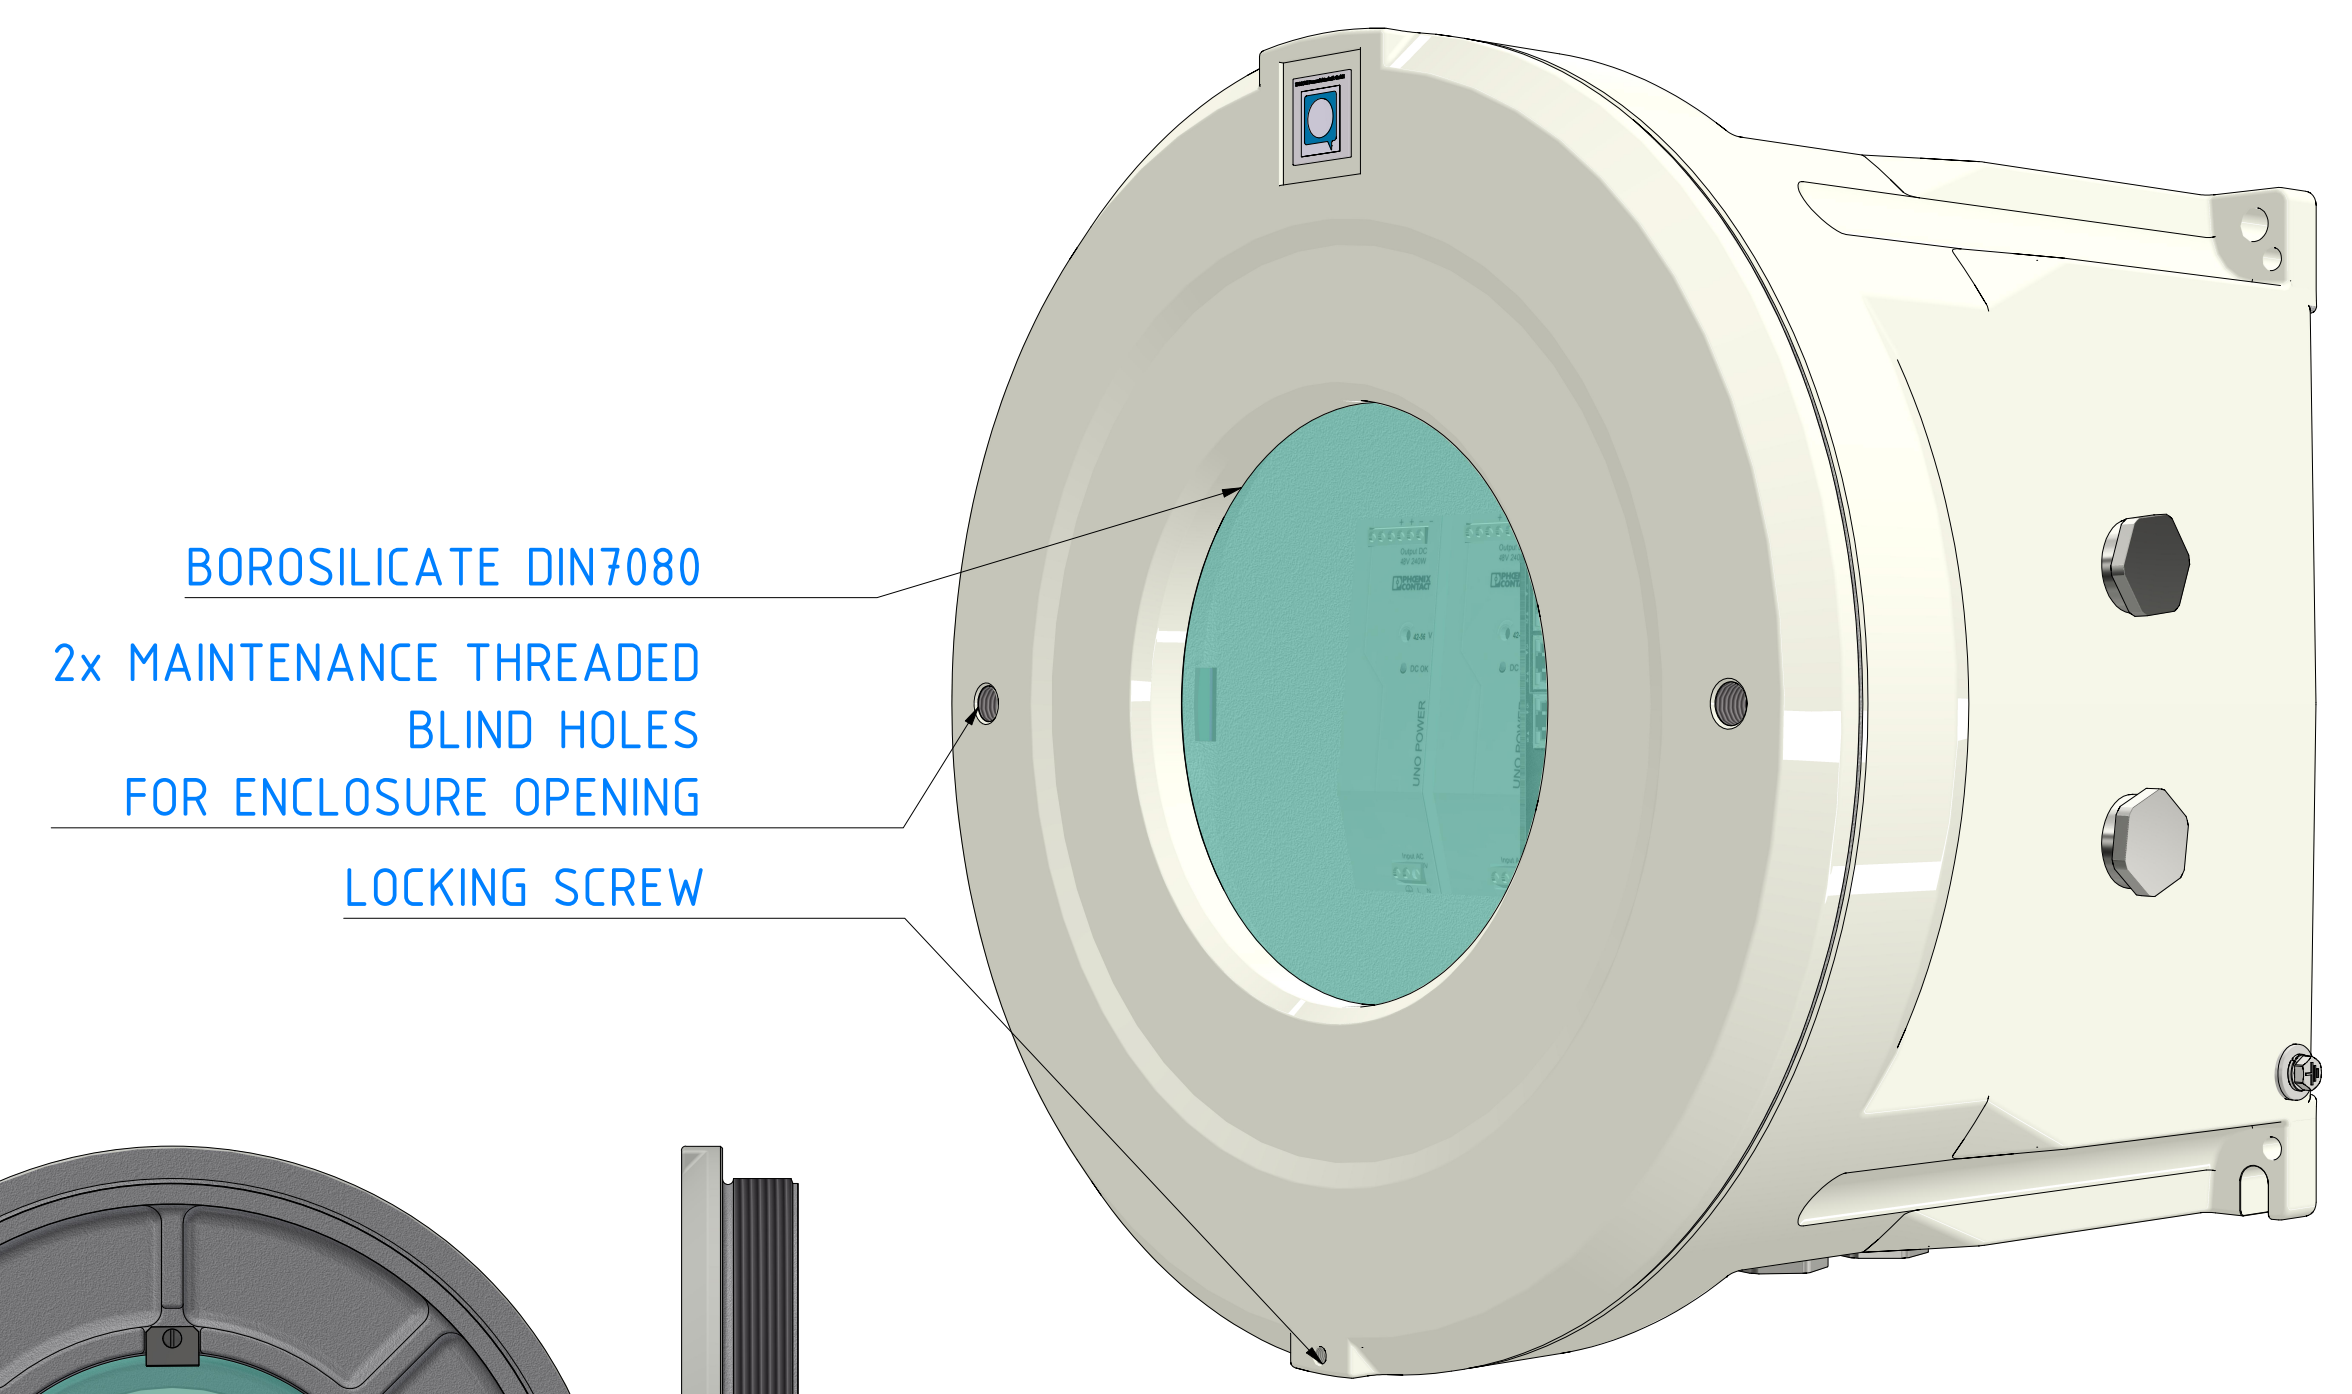

DRAWINGS EX CONNECTION RAIL 8-PORT POE++ (27020897)

DRAWN	Thiemo Gruber	15.02.2023	TITLE	
CHECKED			EX CONNECTION RAIL	
QA			8-PORT POE++	
MFG			SIZE	DWG NO
APPROVED			D	230215-TAU-TG-DRAWING EX CONNECTION RAIL 8-PORT POE++ (27020897)_rev.00
			SCALE	1:3
				SHEET 1 OF 1