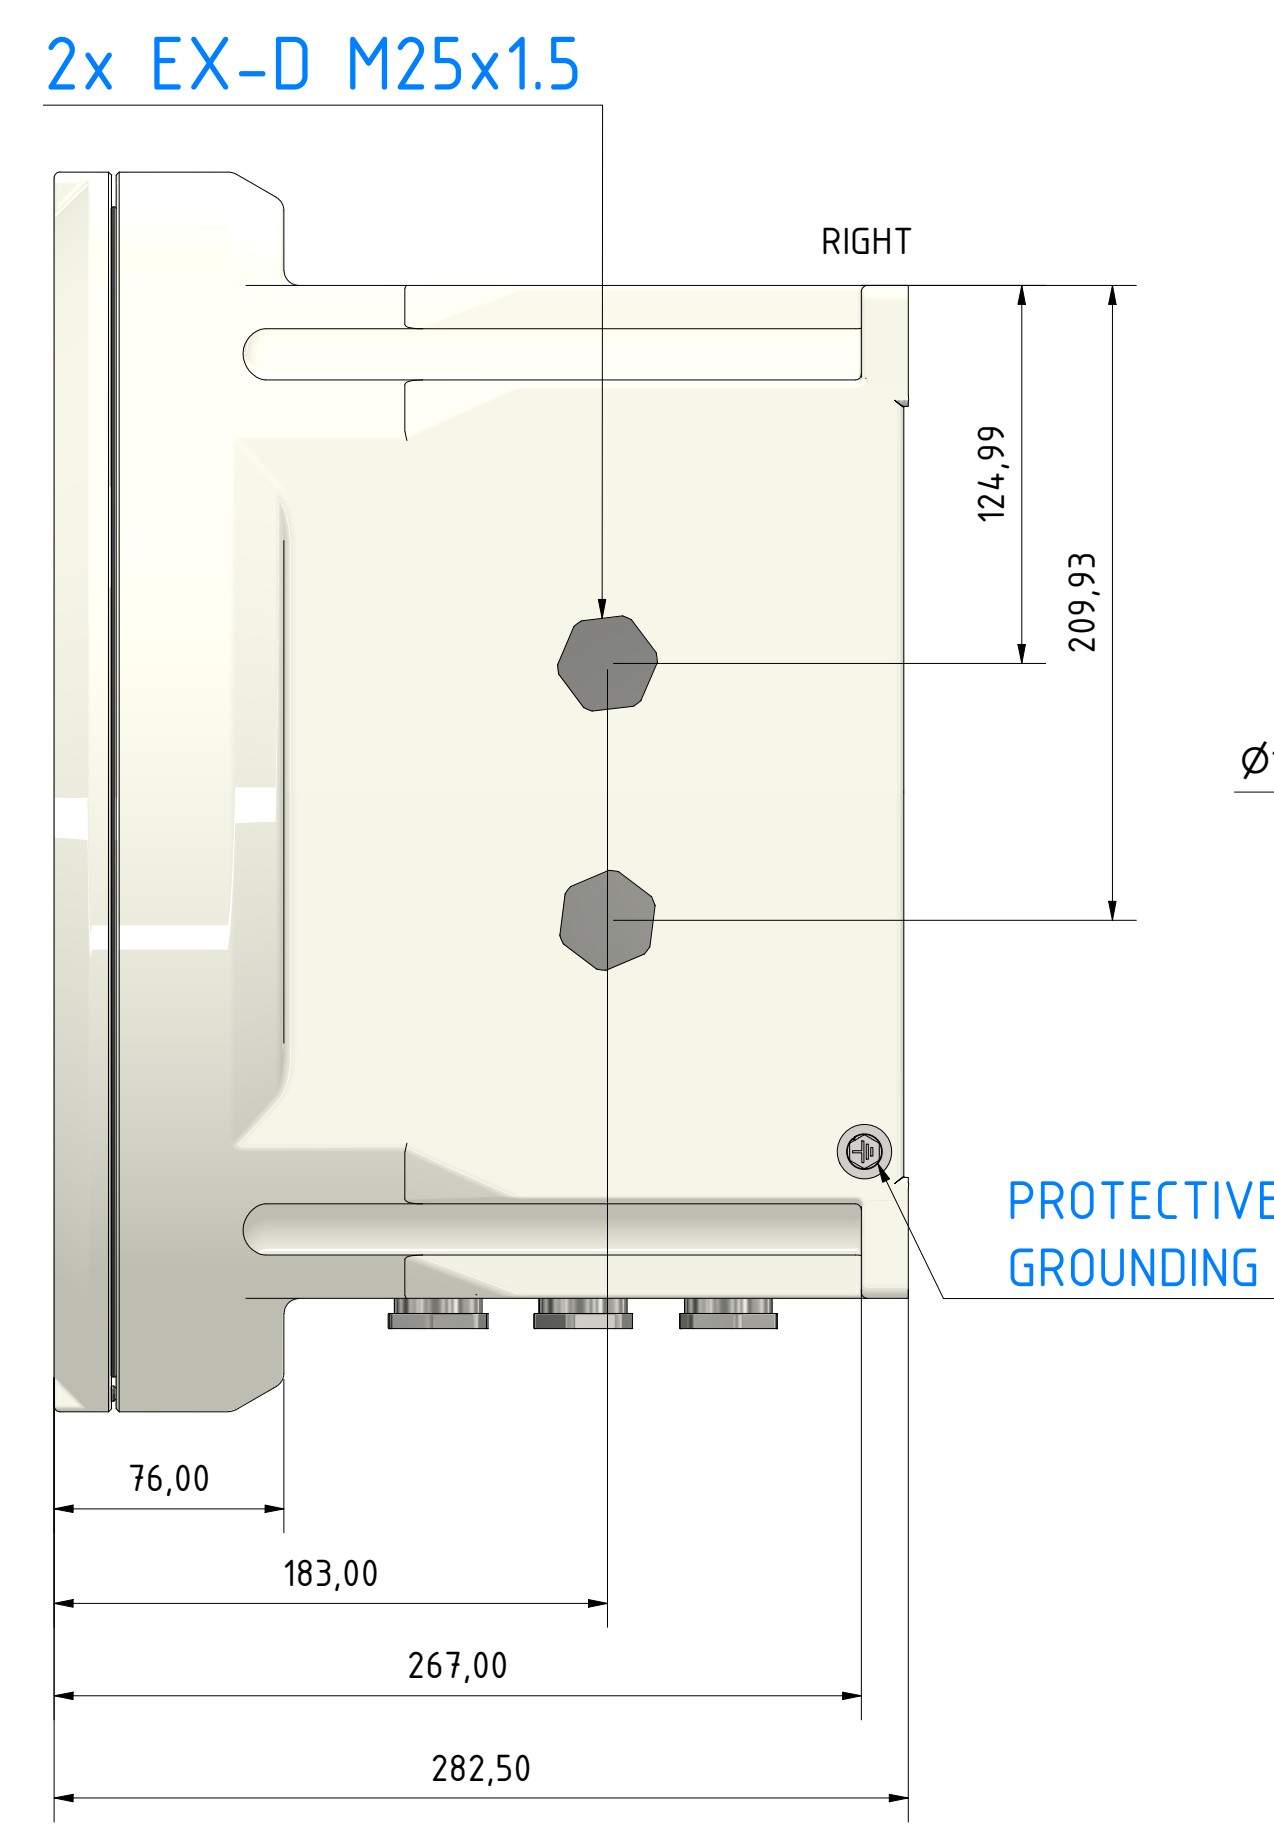

DRAWINGS EX CONNECTION RAIL 8-PORT POE++ (27020897)

DRAWN	Thiemo Gruber	15.02.2023	TITLE	
CHECKED			EX CONNECTION RAIL	
QA			8-PORT POE++	
MFG			SIZE	DWG NO
APPROVED			D	230215-TAU-TG-DRAWING EX CONNECTION RAIL 8-PORT POE++ (27020897)_rev.00
			SCALE	1:3
				SHEET 1 OF 1