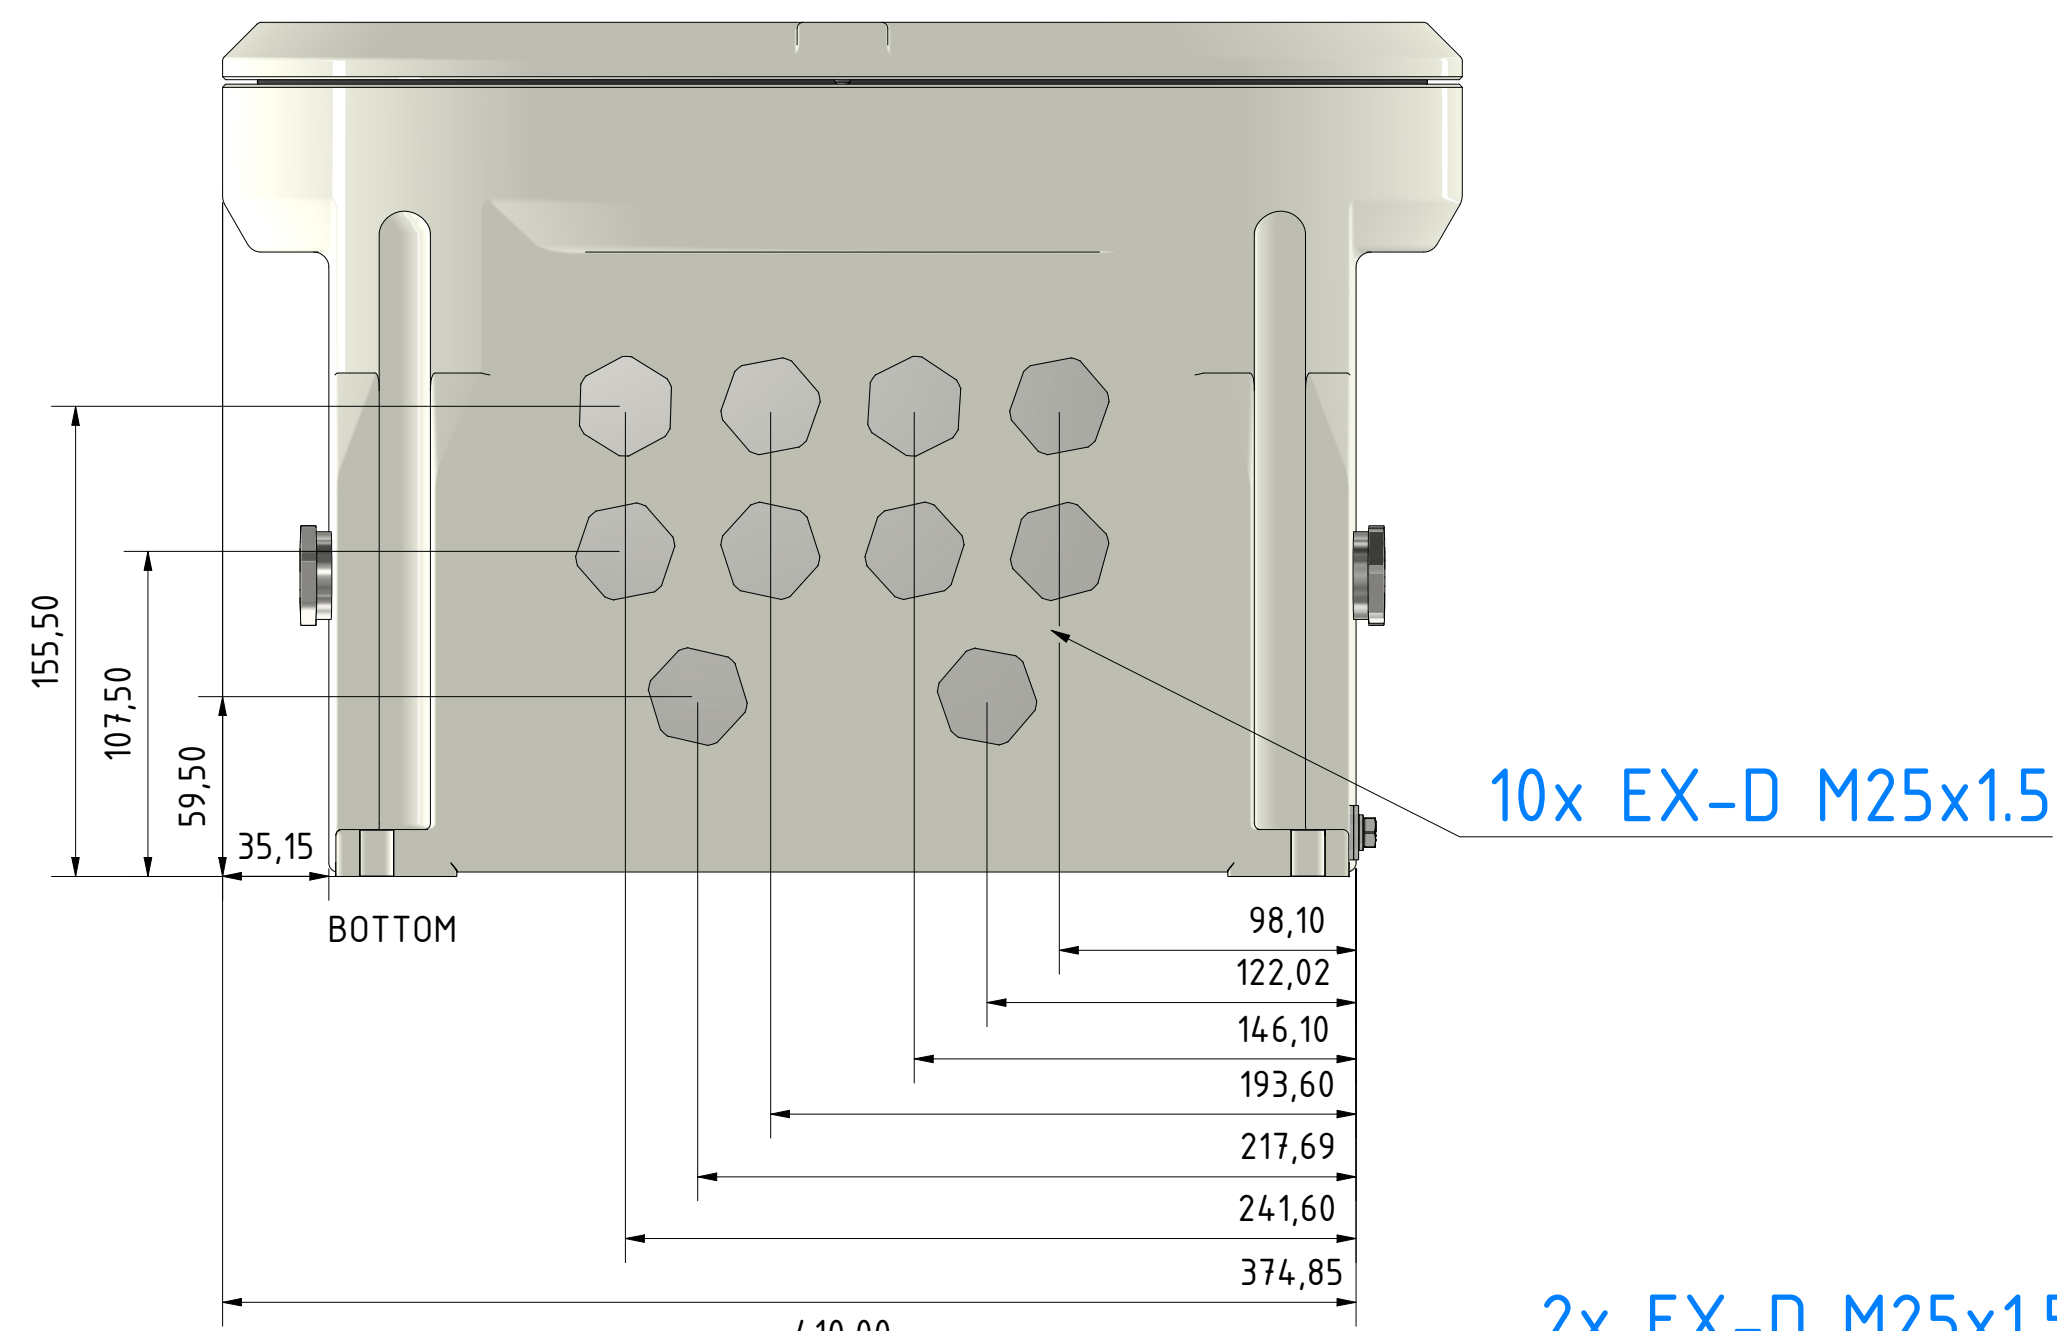

DRAWINGS EX CONNECTION RAIL 8-PORT POE++ (27020897)

DRAWN	Thiemo Gruber	15.02.2023	TITLE	
CHECKED			EX CONNECTION RAIL	
QA			8-PORT POE++	
MFG			SIZE	DWG NO
APPROVED			D	230215-TAU-TG-DRAWING EX CONNECTION RAIL 8-PORT POE++ (27020897)_rev.00
			SCALE	1:3
				SHEET 1 OF 1