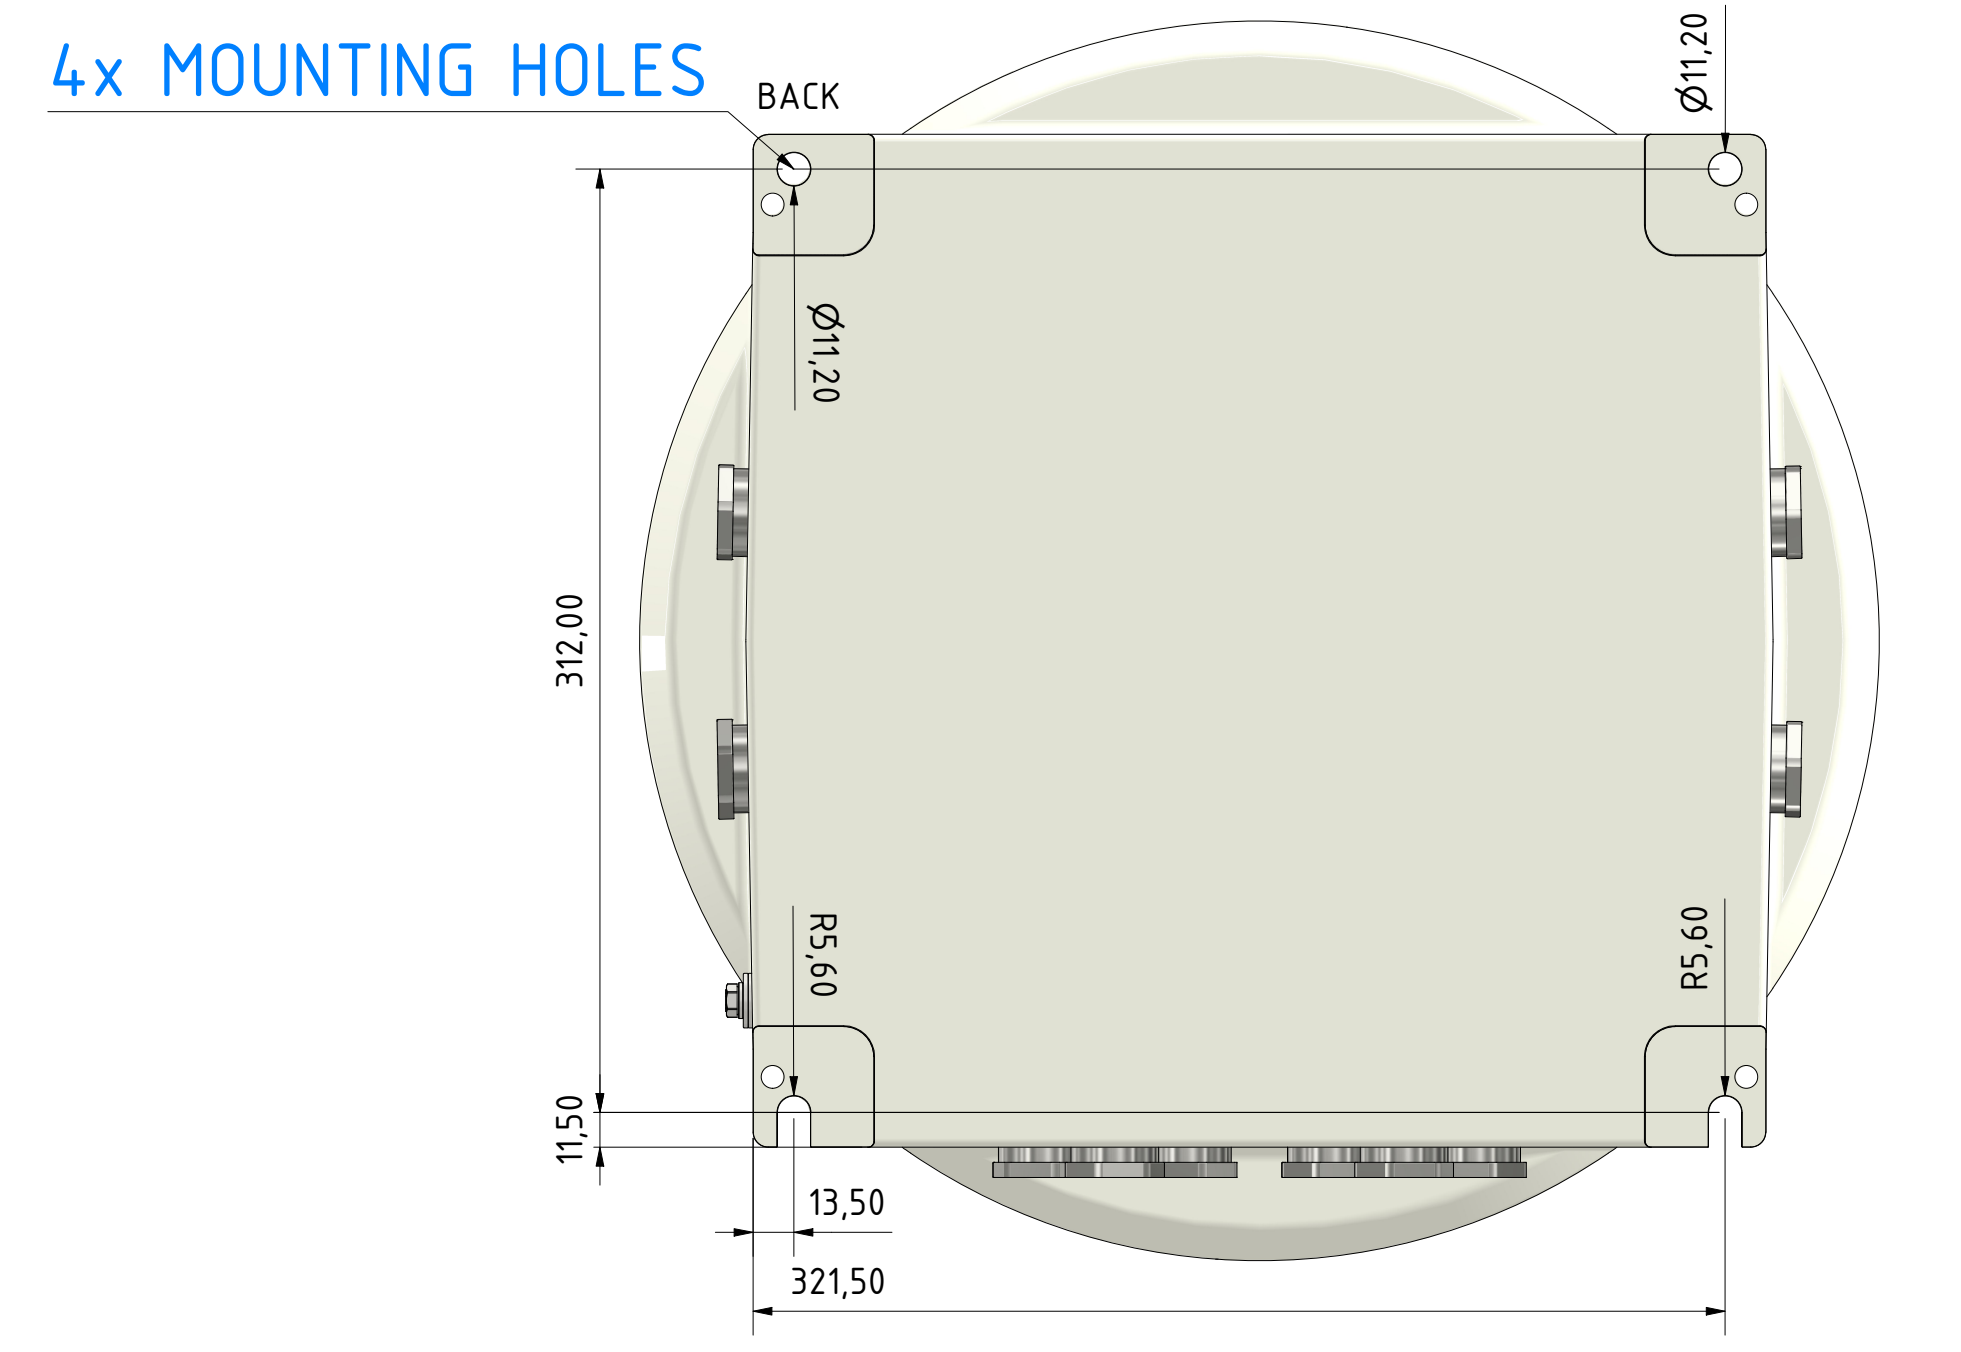

DRAWINGS EX CONNECTION RAIL 8-PORT POE++ (27020897)

DRAWN	Thiemo Gruber	15.02.2023	TITLE	
CHECKED			EX CONNECTION RAIL	
QA			8-PORT POE++	
MFG			SIZE	DWG NO
APPROVED			D	230215-TAU-TG-DRAWING EX CONNECTION RAIL 8-PORT POE++ (27020897)_rev.00
			SCALE	1:3
				SHEET 1 OF 1