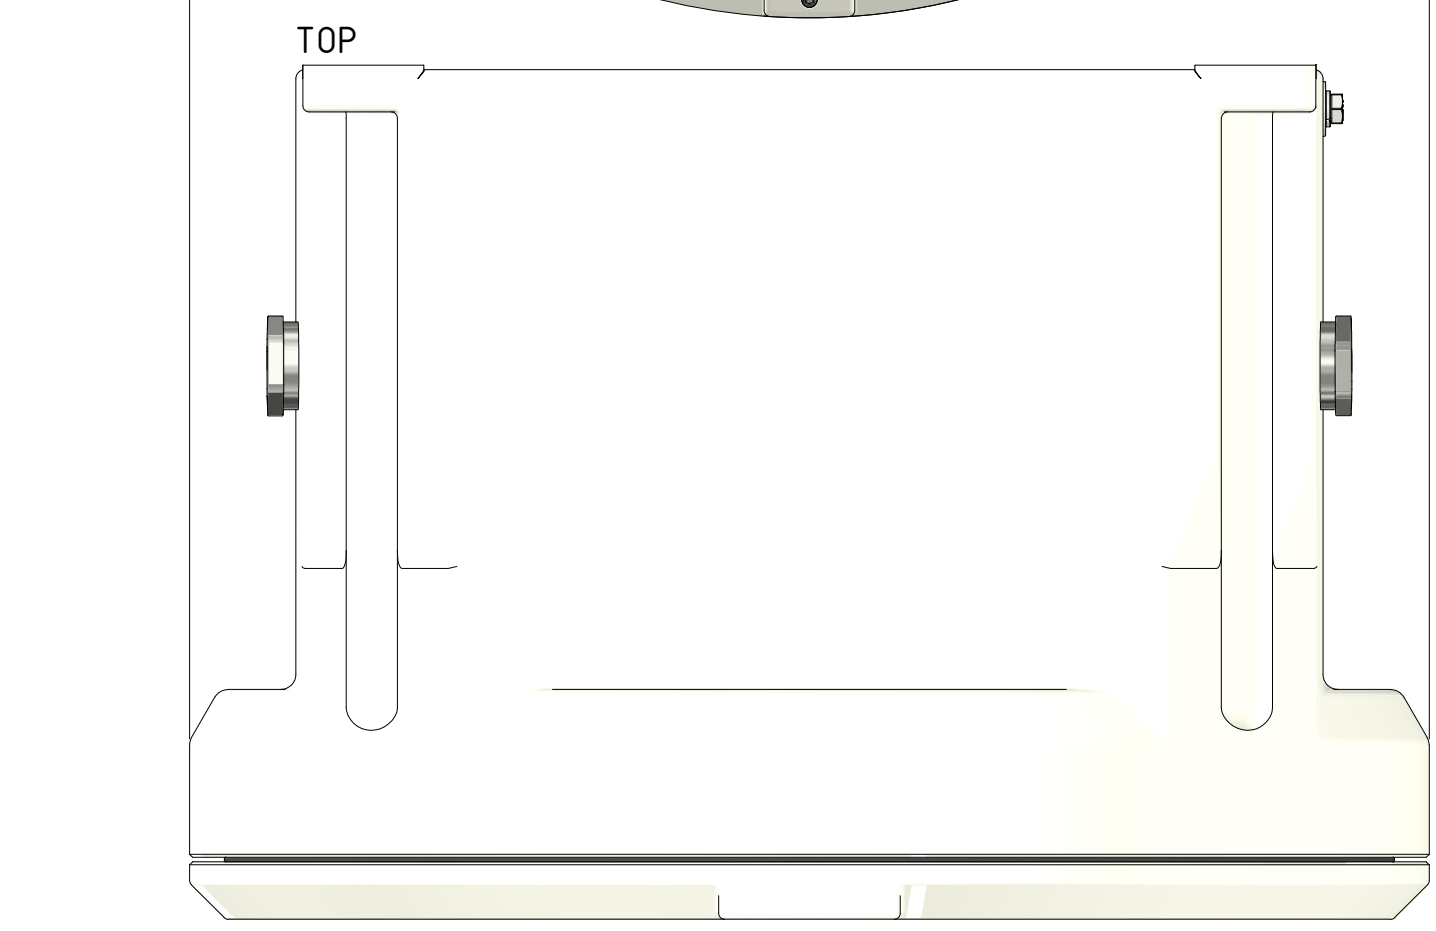

DRAWINGS EX CONNECTION RAIL 8-PORT POE++ (27020897)

DRAWN	Thiemo Gruber	15.02.2023	TITLE	
CHECKED			EX CONNECTION RAIL	
QA			8-PORT POE++	
MFG			SIZE	DWG NO
APPROVED			D	230215-TAU-TG-DRAWING EX CONNECTION RAIL 8-PORT POE++ (27020897)_rev.00
			SCALE	1:3
				SHEET 1 OF 1